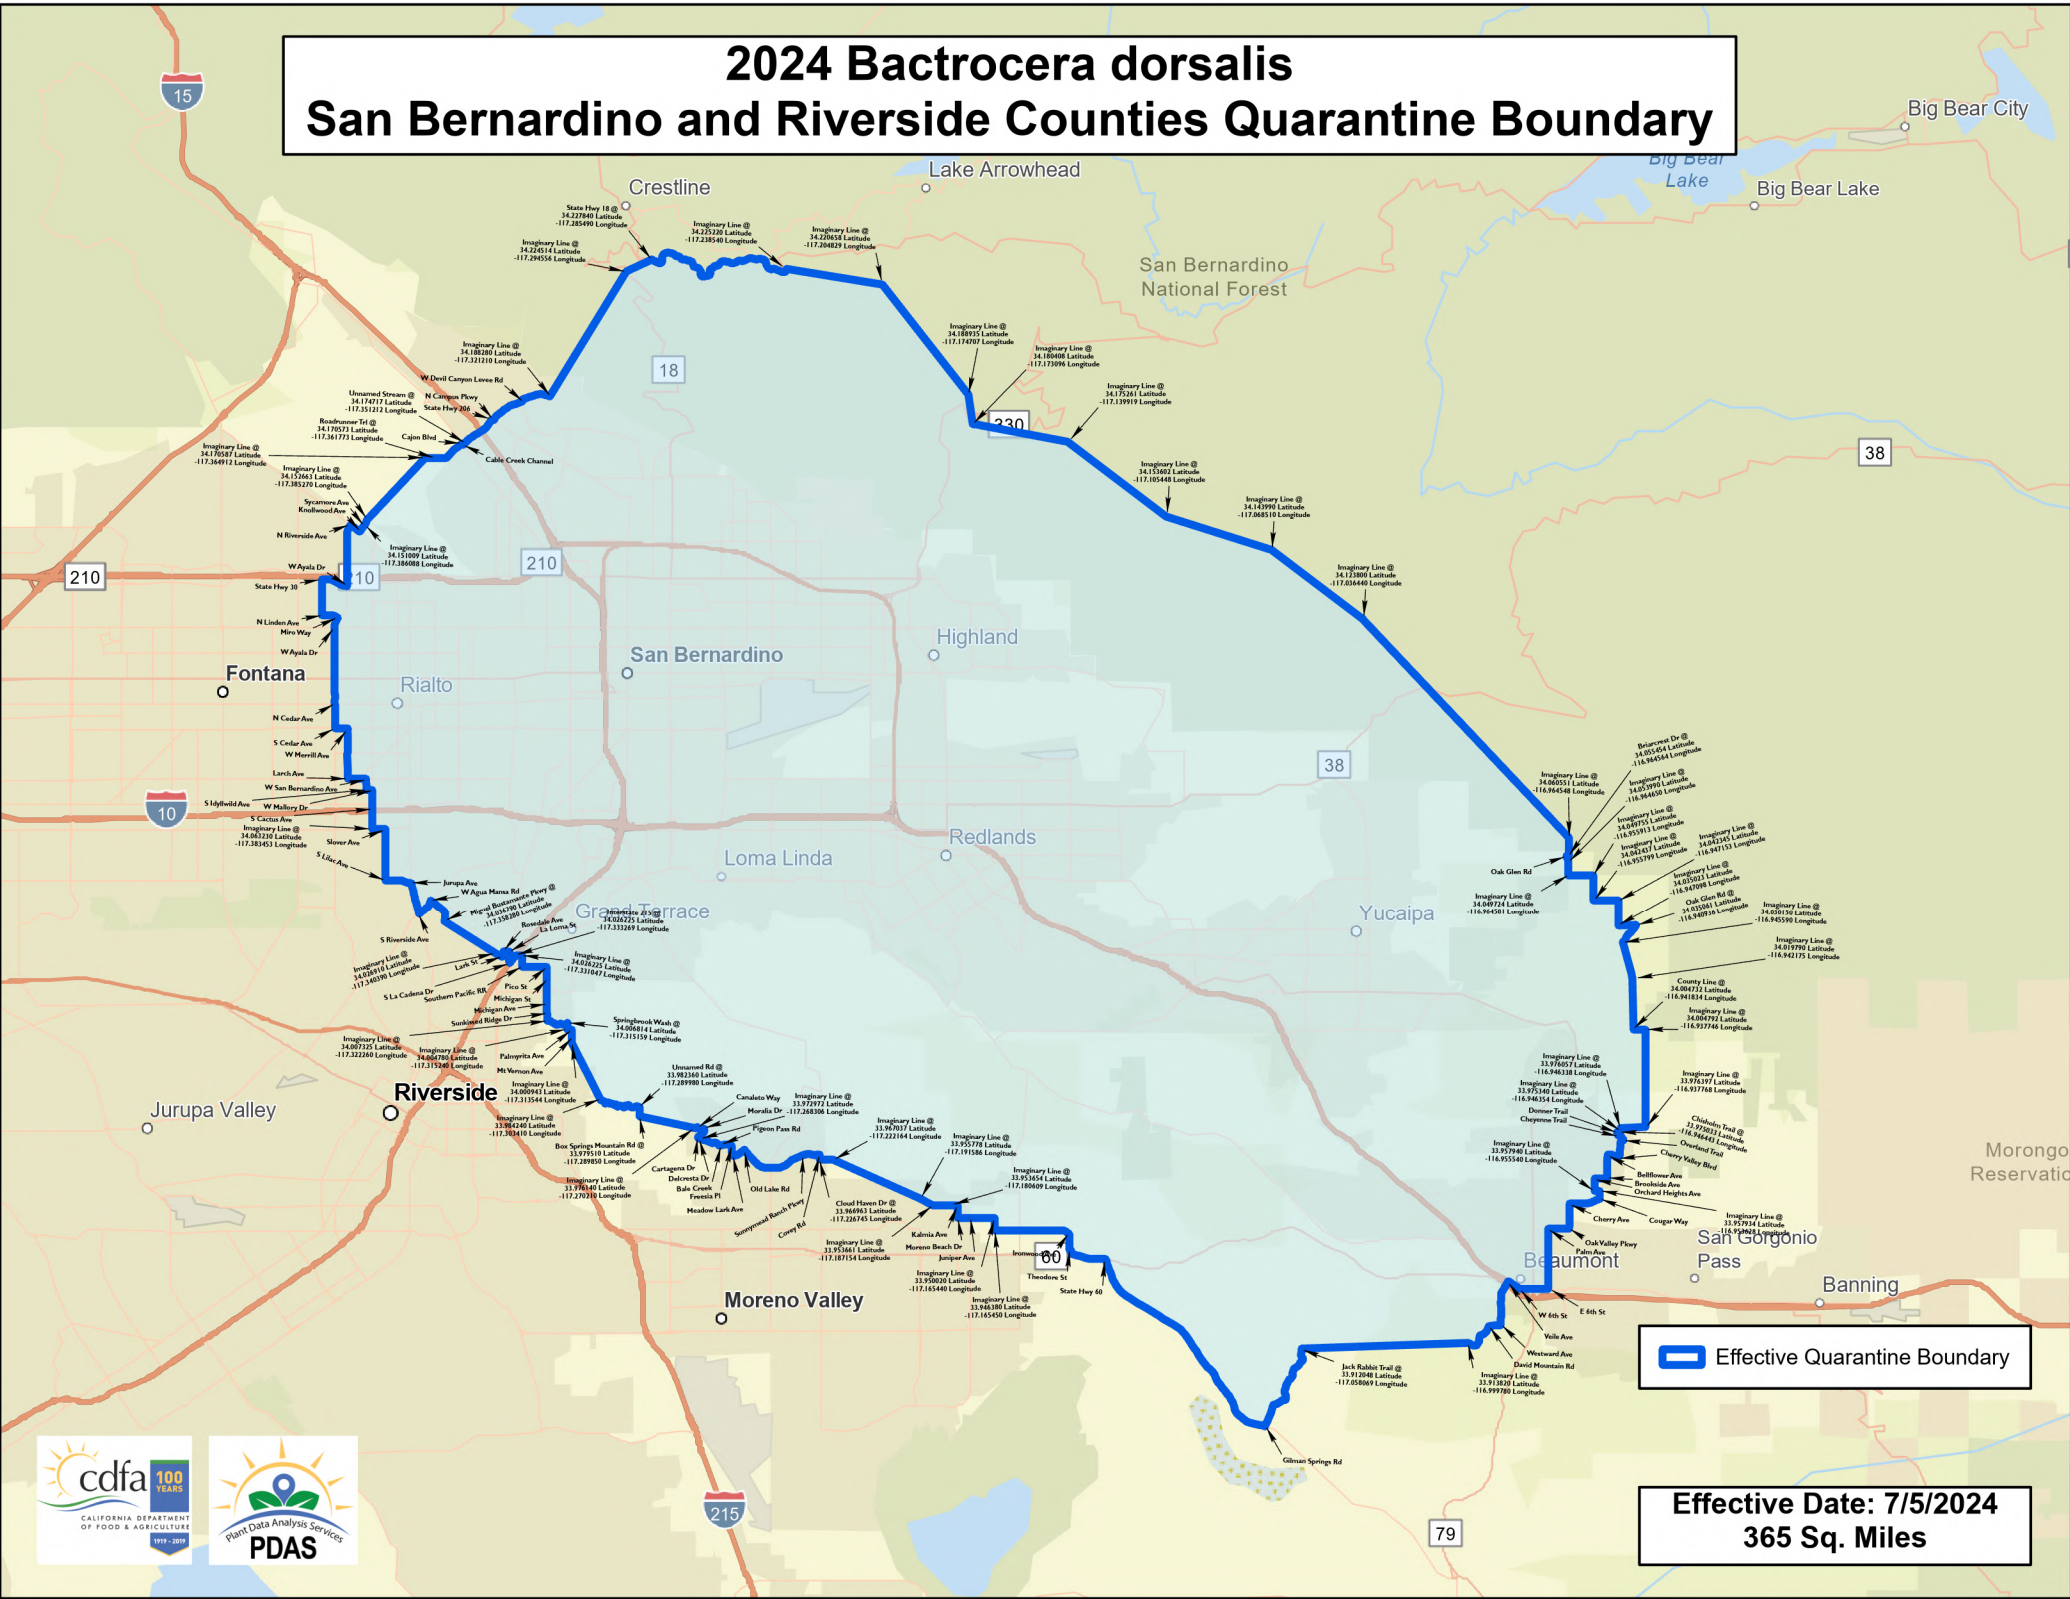

2024 *Bactrocera dorsalis* San Bernardino and Riverside Counties Quarantine Boundary

 Effective Quarantine Boundary

Effective Date: 7/5/2024
365 Sq. Miles